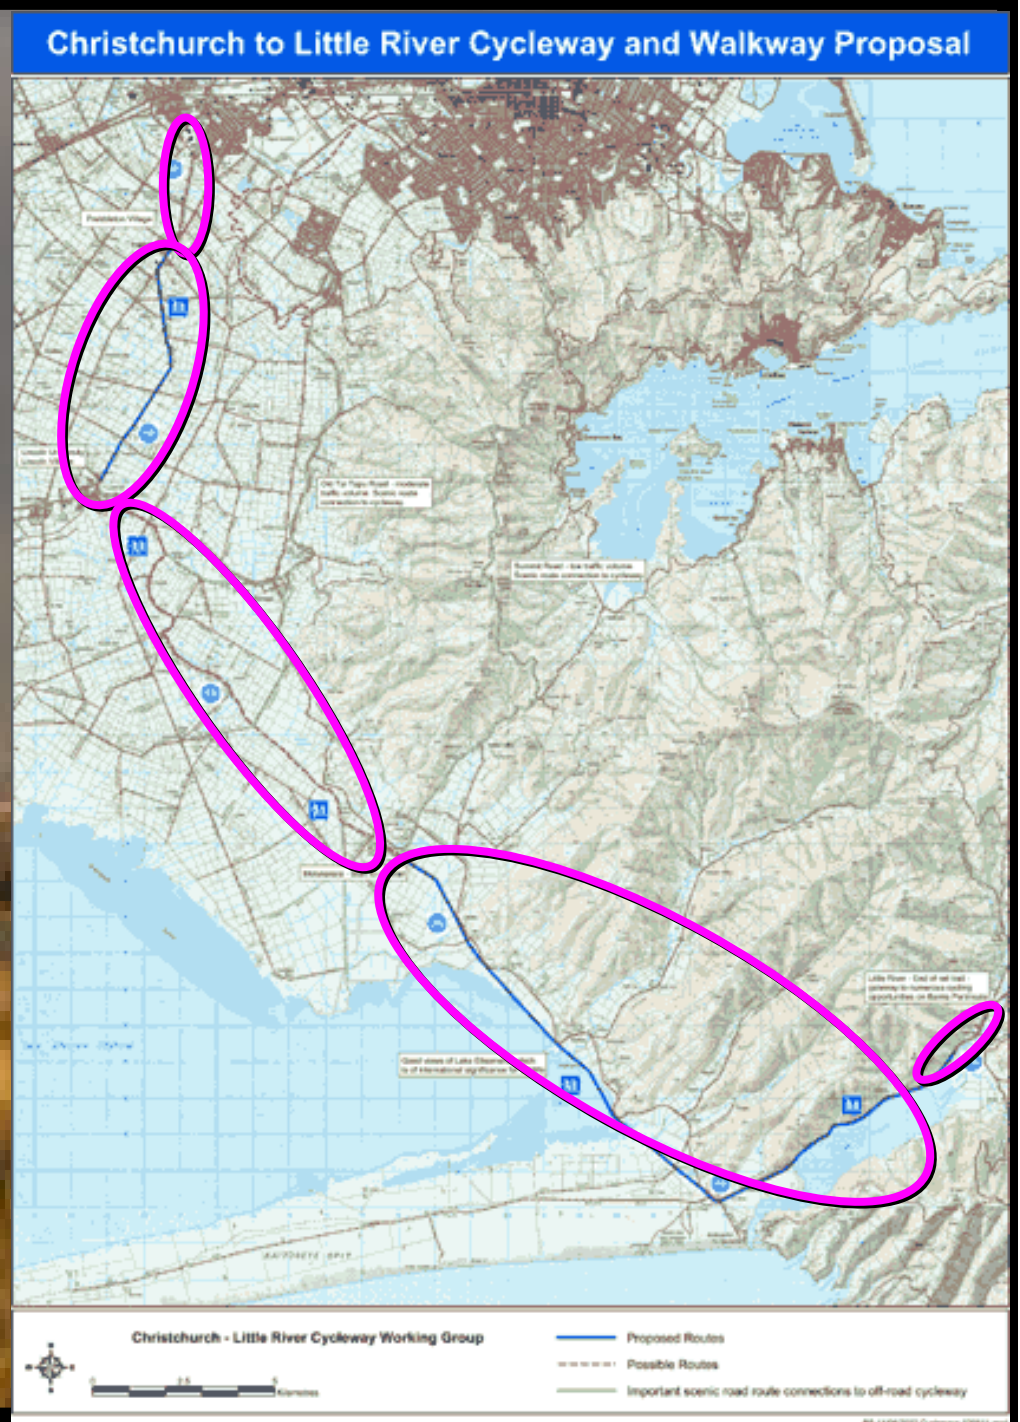

A scenic landscape photograph showing a dirt road winding through a field of tall grasses. In the background, there is a body of water and a cloudy sky. The overall tone is somewhat muted and atmospheric.

Without Rails – Update

***The story of the Little River Rail
Trail***

Chris Freear, Trust Chair

W

te

OVERVIEW

- n **The vision**
- n **Route**
- n **Progress**
- n **Users**
- n **A Big thank you**
- n **Moving pictures**

THE VISION

- n **An off-road, high quality cycle way / walk way**
- n **From Hornby to Little River**
- n **44km in length (26km in operation)**
- n **Recreational & Commuter function**
- n **An intergenerational community asset**

ROUTE

- n Hornby - Prebbleton
- n Prebbleton - Lincoln
- n Lincoln - Motukarara
- n Motukarara – Catons Bay
- n Catons Bay - Little River

PROGRESS

n **Motukarara – Catons Bay** **Opened May 2006**

- **20km track**
- **bridges**
- **fencing**
- **cattle stops**
- **toilets**
- **station**
- **plantings**